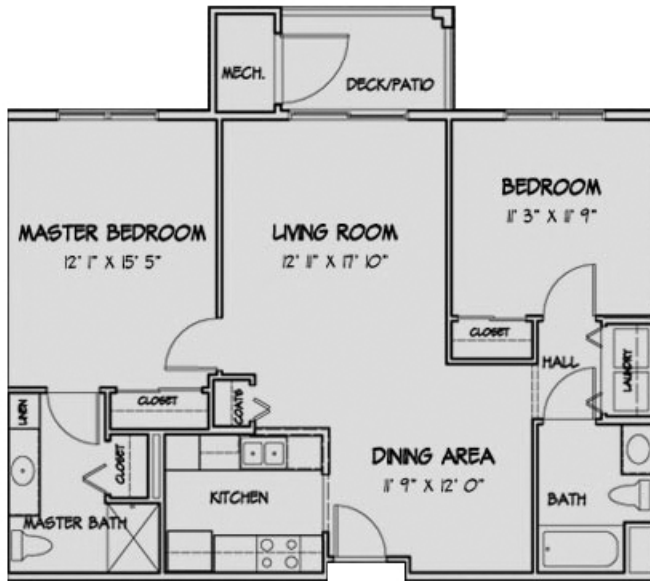

KENSINGTON COURT

SAMPLE FLOOR PLANS 2 Bedroom

THE SUTTON, 1,045 +/- SQ. FT.

THE STRATFORD, 1,052 +/- SQ. FT.

Floor plans, square footages and other information are gross, estimated, and approximate for illustrative purposes only - configuration, dimensions, and other information are subject to change without notice. (01.14.16)

Professionally Managed &
Marketed by:

KENSINGTON COURT

SAMPLE FLOOR PLANS 2 Bedroom

THE RICHMOND, 1,054 +/- SQ. FT.

THE SPENCER, 1,180 +/- SQ. FT.

Floor plans, square footages and other information are gross, estimated, and approximate for illustrative purposes only - configuration, dimensions, and other information are subject to change without notice. (01.14.16)