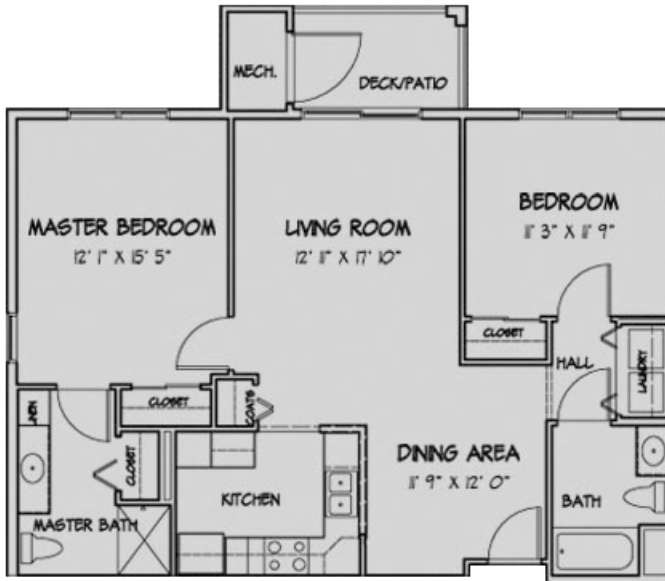

KENSINGTON COURT

SAMPLE FLOOR PLANS 2 Bedroom

THE SUTTON, 1,045 +/- SQ. FT.

THE STRATFORD, 1,052 +/- SQ. FT.

Floor plans, square footages and other information are gross, estimated, and approximate for illustrative purposes only - configuration, dimensions, and other information are subject to change without notice. (01.14.16)

Professionally Managed &
Marketed by:

KENSINGTON COURT

SAMPLE FLOOR PLANS 2 Bedroom

THE RICHMOND, 1,054 +/- SQ. FT.

THE SPENCER, 1,180 +/- SQ. FT.

Floor plans, square footages and other information are gross, estimated, and approximate for illustrative purposes only - configuration, dimensions, and other information are subject to change without notice. (01.14.16)