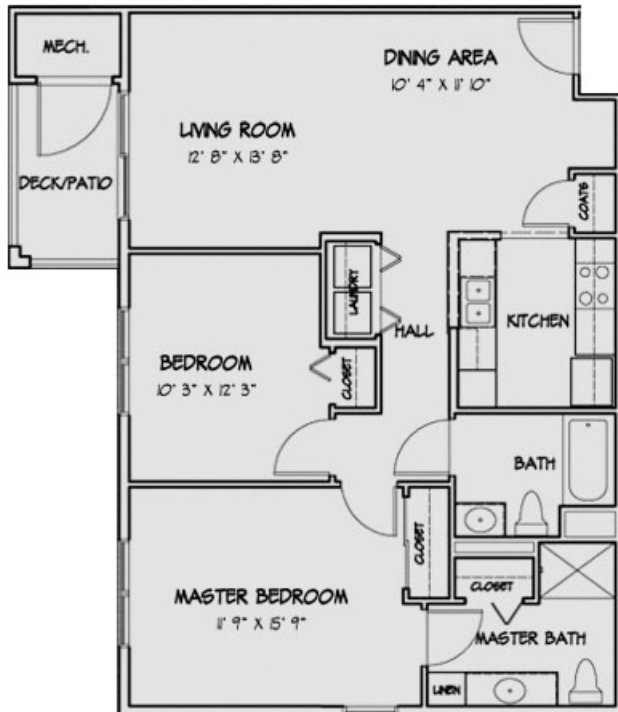

KENSINGTON COURT

SAMPLE FLOOR PLANS 2 Bedroom

THE SUTTON, 1,045 +/- SQ. FT.

THE STRATFORD, 1,052 +/- SQ. FT.

Floor plans, square footages and other information are gross, estimated, and approximate for illustrative purposes only - configuration, dimensions, and other information are subject to change without notice. (01.14.16)

Professionally Managed &
Marketed by:

KENSINGTON COURT

SAMPLE FLOOR PLANS 2 Bedroom

THE RICHMOND, 1,054 +/- SQ. FT.

THE SPENCER, 1,180 +/- SQ. FT.

Floor plans, square footages and other information are gross, estimated, and approximate for illustrative purposes only - configuration, dimensions, and other information are subject to change without notice. (01.14.16)